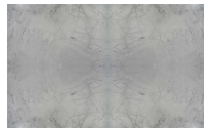

3CM MAXIMUS MARBLE

\$4,726 per slab

The bold, saturated dark grey veins in the Maximus marble are prominent against the light grey surface, giving this marble a sleek design.

FULL SLAB VIEW

DETAIL

DETAIL

BOOKMATCH OPTION

BOOKMATCH OPTION

QUADMATCH OPTION

QUADMATCH OPTION

ADDITIONAL INFORMATION

Dimensions	121 × 74 in
Color	Grey
Bundle Number	A112
Stone Type	Marble
Country of Origin	Brazil
Location	Dallas, Houston
Price per Square Foot	\$76
Stone Finish	Polished
Thickness	3 cm