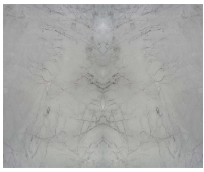

3CM MAXIMUS MARBLE

\$4,726 per slab

The bold, saturated dark grey veins in the Maximus marble are prominent against the light grey surface, giving this marble a sleek design.

FULL SLAB VIEW

DETAIL

DETAIL

BOOKMATCH OPTION

BOOKMATCH OPTION

QUADMATCH OPTION

QUADMATCH OPTION

ADDITIONAL INFORMATION

Dimensions	121 × 74 in
Color	Grey
Bundle Number	A112
Stone Type	Marble
Country of Origin	Brazil
Location	Dallas, Houston
Price per Square Foot	\$76
Stone Finish	Polished
Thickness	3 cm