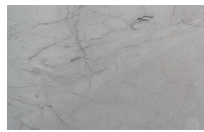

3CM MAXIMUS MARBLE

\$4,726 per slab

The bold, saturated dark grey veins in the Maximus marble are prominent against the light grey surface, giving this marble a sleek design.

FULL SLAB VIEW

DETAIL

DETAIL

BOOKMATCH OPTION

BOOKMATCH OPTION

QUADMATCH OPTION

QUADMATCH OPTION

ADDITIONAL INFORMATION

Dimensions	121 × 74 in
Color	Grey
Bundle Number	A112
Stone Type	Marble
Country of Origin	Brazil
Location	Dallas, Houston
Price per Square Foot	\$76
Stone Finish	Polished
Thickness	3 cm