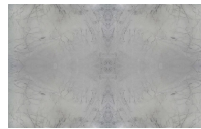

3CM MAXIMUS MARBLE

\$4,726 per slab

The bold, saturated dark grey veins in the Maximus marble are prominent against the light grey surface, giving this marble a sleek design.

FULL SLAB VIEW

DETAIL

DETAIL

BOOKMATCH OPTION

BOOKMATCH OPTION

QUADMATCH OPTION

QUADMATCH OPTION

ADDITIONAL INFORMATION

Dimensions	121 × 74 in
Color	Grey
Bundle Number	A112
Stone Type	Marble
Country of Origin	Brazil
Location	Dallas, Houston
Price per Square Foot	\$76
Stone Finish	Polished
Thickness	3 cm