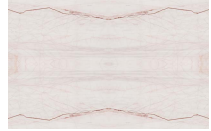

2CM SAHARA BLANC AZEROCARE MARBLE

\$4,048 per slab

Sahara Blanc Azerocare is a unique marble featuring light pink and grey tones. With the jagged veins of deep amber and pink-rose, this piece makes a striking bookmatch project.

ADDITIONAL INFORMATION

Dimensions	118 × 76 in
Bundle Number	A6946
Color	<u>Pink</u>
Country of Origin	<u>Turkey</u>
Location	<u>Dallas, Houston</u>
Price per Square Foot	\$65
Stone Finish	<u>Polished</u>
Stone Type	<u>Marble</u>
Thickness	<u>2 cm</u>