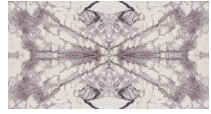

**2CM LILAC SCURO MARBLE**

\$2,345 per slab

With bold, deep violet veining against a cool white surface with violet hue undertones, Aria's Lilac Scuro marble makes a dramatic stand-alone piece or a striking bookmatch. With the intricate veining, this slab complements a minimalist aesthetic that will create an elegant contrast.

**ADDITIONAL INFORMATION**

Dimensions	119 × 66 in
Bundle Number	10064
Color	<a href="#">Purple</a>
Country of Origin	<a href="#">Turkey</a>
Location	<a href="#">Dallas, Houston</a>
Price per Square Foot	\$43
Stone Finish	<a href="#">Polished</a>
Stone Type	<a href="#">Marble</a>
Thickness	<a href="#">2 cm</a>