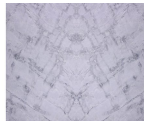

2CM GREY GOOSE MARBLE

\$3,875

Aria Stone Gallery's Grey Goose Marble features a light grey surface with deeper color veining throughout the stone.

2cm Grey Goose Marble | Full Slab Wall View

2cm Grey Goose Marble | Bookmatch Rendering

2cm Grey Goose Marble | Bookmatch Rendering

2cm Grey Goose Marble | Quadmatch Rendering

2cm Grey Goose Marble | Quadmatch Rendering

ADDITIONAL INFORMATION

Dimensions	125 × 72 in
Bundle Number	10338
Color	<u>Grey</u>
Country of Origin	<u>Brazil</u>
Price per Square Foot	\$62
Stone Finish	<u>Polished</u>
Stone Type	<u>Marble</u>
Thickness	<u>2 cm</u>