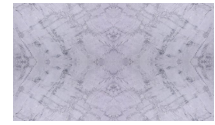

2CM GREY GOOSE MARBLE

\$3,875

Aria Stone Gallery's Grey Goose Marble features a light grey surface with deeper color veining throughout the stone.

2cm Grey Goose Marble | Full Slab Wall View

2cm Grey Goose Marble | Bookmatch Rendering

2cm Grey Goose Marble | Bookmatch Rendering

2cm Grey Goose Marble | Quadmatch Rendering

2cm Grey Goose Marble | Quadmatch Rendering

ADDITIONAL INFORMATION

Dimensions	125 × 72 in
Bundle Number	10338
Color	<u>Grey</u>
Country of Origin	<u>Brazil</u>
Price per Square Foot	\$62
Stone Finish	<u>Polished</u>
Stone Type	<u>Marble</u>
Thickness	<u>2 cm</u>