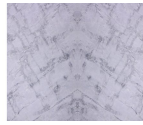

2CM GREY GOOSE MARBLE

\$3,875

Aria Stone Gallery's Grey Goose Marble features a light grey surface with deeper color veining throughout the stone.

2cm Grey Goose Marble | Full Slab Wall View

2cm Grey Goose Marble | Bookmatch Rendering

2cm Grey Goose Marble | Bookmatch Rendering

2cm Grey Goose Marble | Quadmatch Rendering

2cm Grey Goose Marble | Quadmatch Rendering

ADDITIONAL INFORMATION

Dimensions	125 × 72 in
Bundle Number	10338
Color	<u>Grey</u>
Country of Origin	<u>Brazil</u>
Price per Square Foot	\$62
Stone Finish	<u>Polished</u>
Stone Type	<u>Marble</u>
Thickness	<u>2 cm</u>