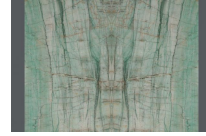

### 2CM EMERALD SEA QUARTZITE

\$3,965 per slab

Aria Stone Gallery's Emerald Sea Quartzite features a range of sea green hues, adding a pop of color to a neutral space for a statement.

---

#### ADDITIONAL INFORMATION

Dimensions	122 × 78 in
Bundle Number	10204
Color	<a href="#">Green</a>
Country of Origin	<a href="#">Brazil</a>
Location	<a href="#">Dallas</a>
Price per Square Foot	\$60
Stone Finish	<a href="#">Polished</a>
Stone Type	<a href="#">Quartzite</a>
Thickness	<a href="#">2 cm</a>