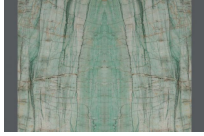

### 2CM EMERALD SEA QUARTZITE

\$3,965 per slab

Aria Stone Gallery's Emerald Sea Quartzite features a range of sea green hues, adding a pop of color to a neutral space for a statement.

---

#### ADDITIONAL INFORMATION

Dimensions	122 × 78 in
Bundle Number	10204
Color	<a href="#">Green</a>
Country of Origin	<a href="#">Brazil</a>
Location	<a href="#">Dallas</a>
Price per Square Foot	\$60
Stone Finish	<a href="#">Polished</a>
Stone Type	<a href="#">Quartzite</a>
Thickness	<a href="#">2 cm</a>