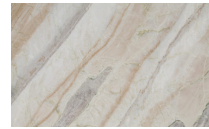

2CM CORTECCIA MARBLE

\$1,086 per slab

The delicate pink and purple hues of Aria's Corteccia marble, combined with a unique diagonal vein structure are reminiscent of nature by telling a story of formation over thousands of years.

FULL SLAB VIEW

FULL SLAB VIEW

DETAIL

DETAIL

BOOKMATCH OPTION

BOOKMATCH OPTION

QUADMATCH OPTION

QUADMATCH OPTION

ADDITIONAL INFORMATION

Dimensions	101 × 69 in
Color	Brown, Cream, Purple, Taupe
Price per Square Foot	\$22.45
Country of Origin	Brazil
Stone Type	Marble
Thickness	2 cm
Stone Finish	Polished
Location	Dallas
Bundle Number	E198B