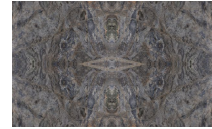

2CM BLUE EAGLE QUARTZITE

\$5,017 per slab

Aria Stone Gallery's Blue Eagle Quartzite features rich blue hues throughout the stone with darker grey and charcoal tone veining.

2cm Blue Eagle Quartzite | Full Slab Wall View

2cm Blue Eagle Quartzite |
Bookmatch Rendering

2cm Blue Eagle Quartzite |
Bookmatch Rendering

2cm Blue Eagle Quartzite |
Quadmatch Rendering

2cm Blue Eagle Quartzite | Quadmatch
Rendering

ADDITIONAL INFORMATION

Dimensions	129 × 80 in
Bundle Number	10291
Color	<u>Blue</u>
Country of Origin	<u>Brazil</u>
Price per Square Foot	\$70
Stone Finish	<u>Polished</u>
Stone Type	<u>Quartzite</u>
Thickness	<u>2 cm</u>
Location	<u>Dallas, Houston</u>