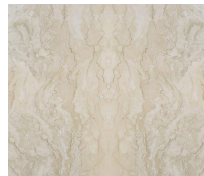

2CM AUSTRAL DREAM MARBLE

\$3,534 per slab

Aria's Austral Dream marble features a calming taupe backdrop that is beautifully offset against pronounced grey, purple and gold veins. A classic polished finish adds a neutral shimmer to this subtle yet colorful piece.

Aria Stone Gallery Austral Dream Marble | Full Slab View

Aria Stone Gallery Austral Dream Marble | Bookmatch Option

Aria Stone Gallery Austral Dream Marble | Bookmatch Option

Aria Stone Gallery Austral Dream Marble | Quadmatch Option

Aria Stone Gallery Austral Dream Marble | Quadmatch Option

ADDITIONAL INFORMATION

Dimensions	125 × 69 in
Bundle Number	A92
Color	<u>Cream, Taupe</u>
Country of Origin	<u>Australia</u>
Location	<u>Dallas</u>
Price per Square Foot	\$59
Stone Finish	<u>Polished</u>
Stone Type	<u>Marble</u>
Thickness	<u>2 cm</u>