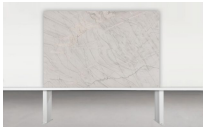

2CM AURORA BOREALE LEATHERED QUARTZITE

\$3,687 per slab

Aria Stone Gallery's Aurora Boreale Leathered Quartzite features a light neutral grey surface with dark thin veining throughout the stone.

2cm Aurora Boreale Leathered Quartzite | Wall Full Slab View

2cm Aurora Boreale Leathered Quartzite | Bookmatch Rendering

2cm Aurora Boreale Leathered Quartzite | Bookmatch Rendering

2cm Aurora Boreale Leathered Quartzite | Quadmatch Rendering

2cm Aurora Boreale Leathered Quartzite | Quadmatch Rendering

ADDITIONAL INFORMATION

| | |
|-----------------------|------------------------|
| Dimensions | 120 × 79 in |
| Bundle Number | 10241 |
| Color | <u>Grey</u> |
| Country of Origin | <u>Brazil</u> |
| Location | <u>Dallas, Houston</u> |
| Price per Square Foot | \$56 |
| Stone Finish | <u>Leathered</u> |
| Stone Type | <u>Quartzite</u> |
| Thickness | <u>2 cm</u> |