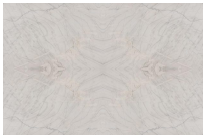

2CM AURORA BOREALE LEATHERED QUARTZITE

\$3,687 per slab

Aria Stone Gallery's Aurora Boreale Leathered Quartzite features a light neutral grey surface with dark thin veining throughout the stone.

2cm Aurora Boreale Leathered Quartzite | Wall Full Slab View

2cm Aurora Boreale Leathered Quartzite | Bookmatch Rendering

2cm Aurora Boreale Leathered Quartzite | Bookmatch Rendering

2cm Aurora Boreale Leathered Quartzite | Quadmatch Rendering

2cm Aurora Boreale Leathered Quartzite | Quadmatch Rendering

ADDITIONAL INFORMATION

| | |
|-----------------------|------------------------|
| Dimensions | 120 × 79 in |
| Bundle Number | 10241 |
| Color | <u>Grey</u> |
| Country of Origin | <u>Brazil</u> |
| Location | <u>Dallas, Houston</u> |
| Price per Square Foot | \$56 |
| Stone Finish | <u>Leathered</u> |
| Stone Type | <u>Quartzite</u> |
| Thickness | <u>2 cm</u> |