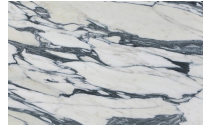

2CM ARABESCATO CORCHIA MARBLE

\$7,009 per slab

The crisp white surface of Aria Stone Gallery's Arabescato Corchia polished Italian marble is beautifully offset against bold, flowing grey veins and golden undertones, creating a painterly image.

WALL IMAGE

DETAIL IMAGE

DETAIL IMAGE

BOOKMATCH RENDERING

BOOKMATCH RENDERING

QUADMATCH RENDERING

QUADMATCH RENDERING

ADDITIONAL INFORMATION

Dimensions	116 × 77 in
Bundle Number	A112
Color	Grey, White
Country of Origin	Italy
Location	Dallas
Price per Square Foot	\$113
Stone Finish	Polished
Stone Type	Marble
Thickness	2 cm