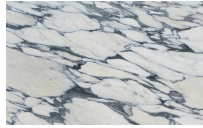

2CM ARABESCATO CORCHIA MARBLE

\$7,009 per slab

The crisp white surface of Aria Stone Gallery's Arabescato Corchia polished Italian marble is beautifully offset against bold, flowing grey veins and golden undertones, creating a painterly image.

WALL IMAGE

DETAIL IMAGE

DETAIL IMAGE

BOOKMATCH RENDERING

BOOKMATCH RENDERING

QUADMATCH RENDERING

QUADMATCH RENDERING

ADDITIONAL INFORMATION

Dimensions	116 × 77 in
Bundle Number	A112
Color	Grey, White
Country of Origin	Italy
Location	Dallas
Price per Square Foot	\$113
Stone Finish	Polished
Stone Type	Marble
Thickness	2 cm